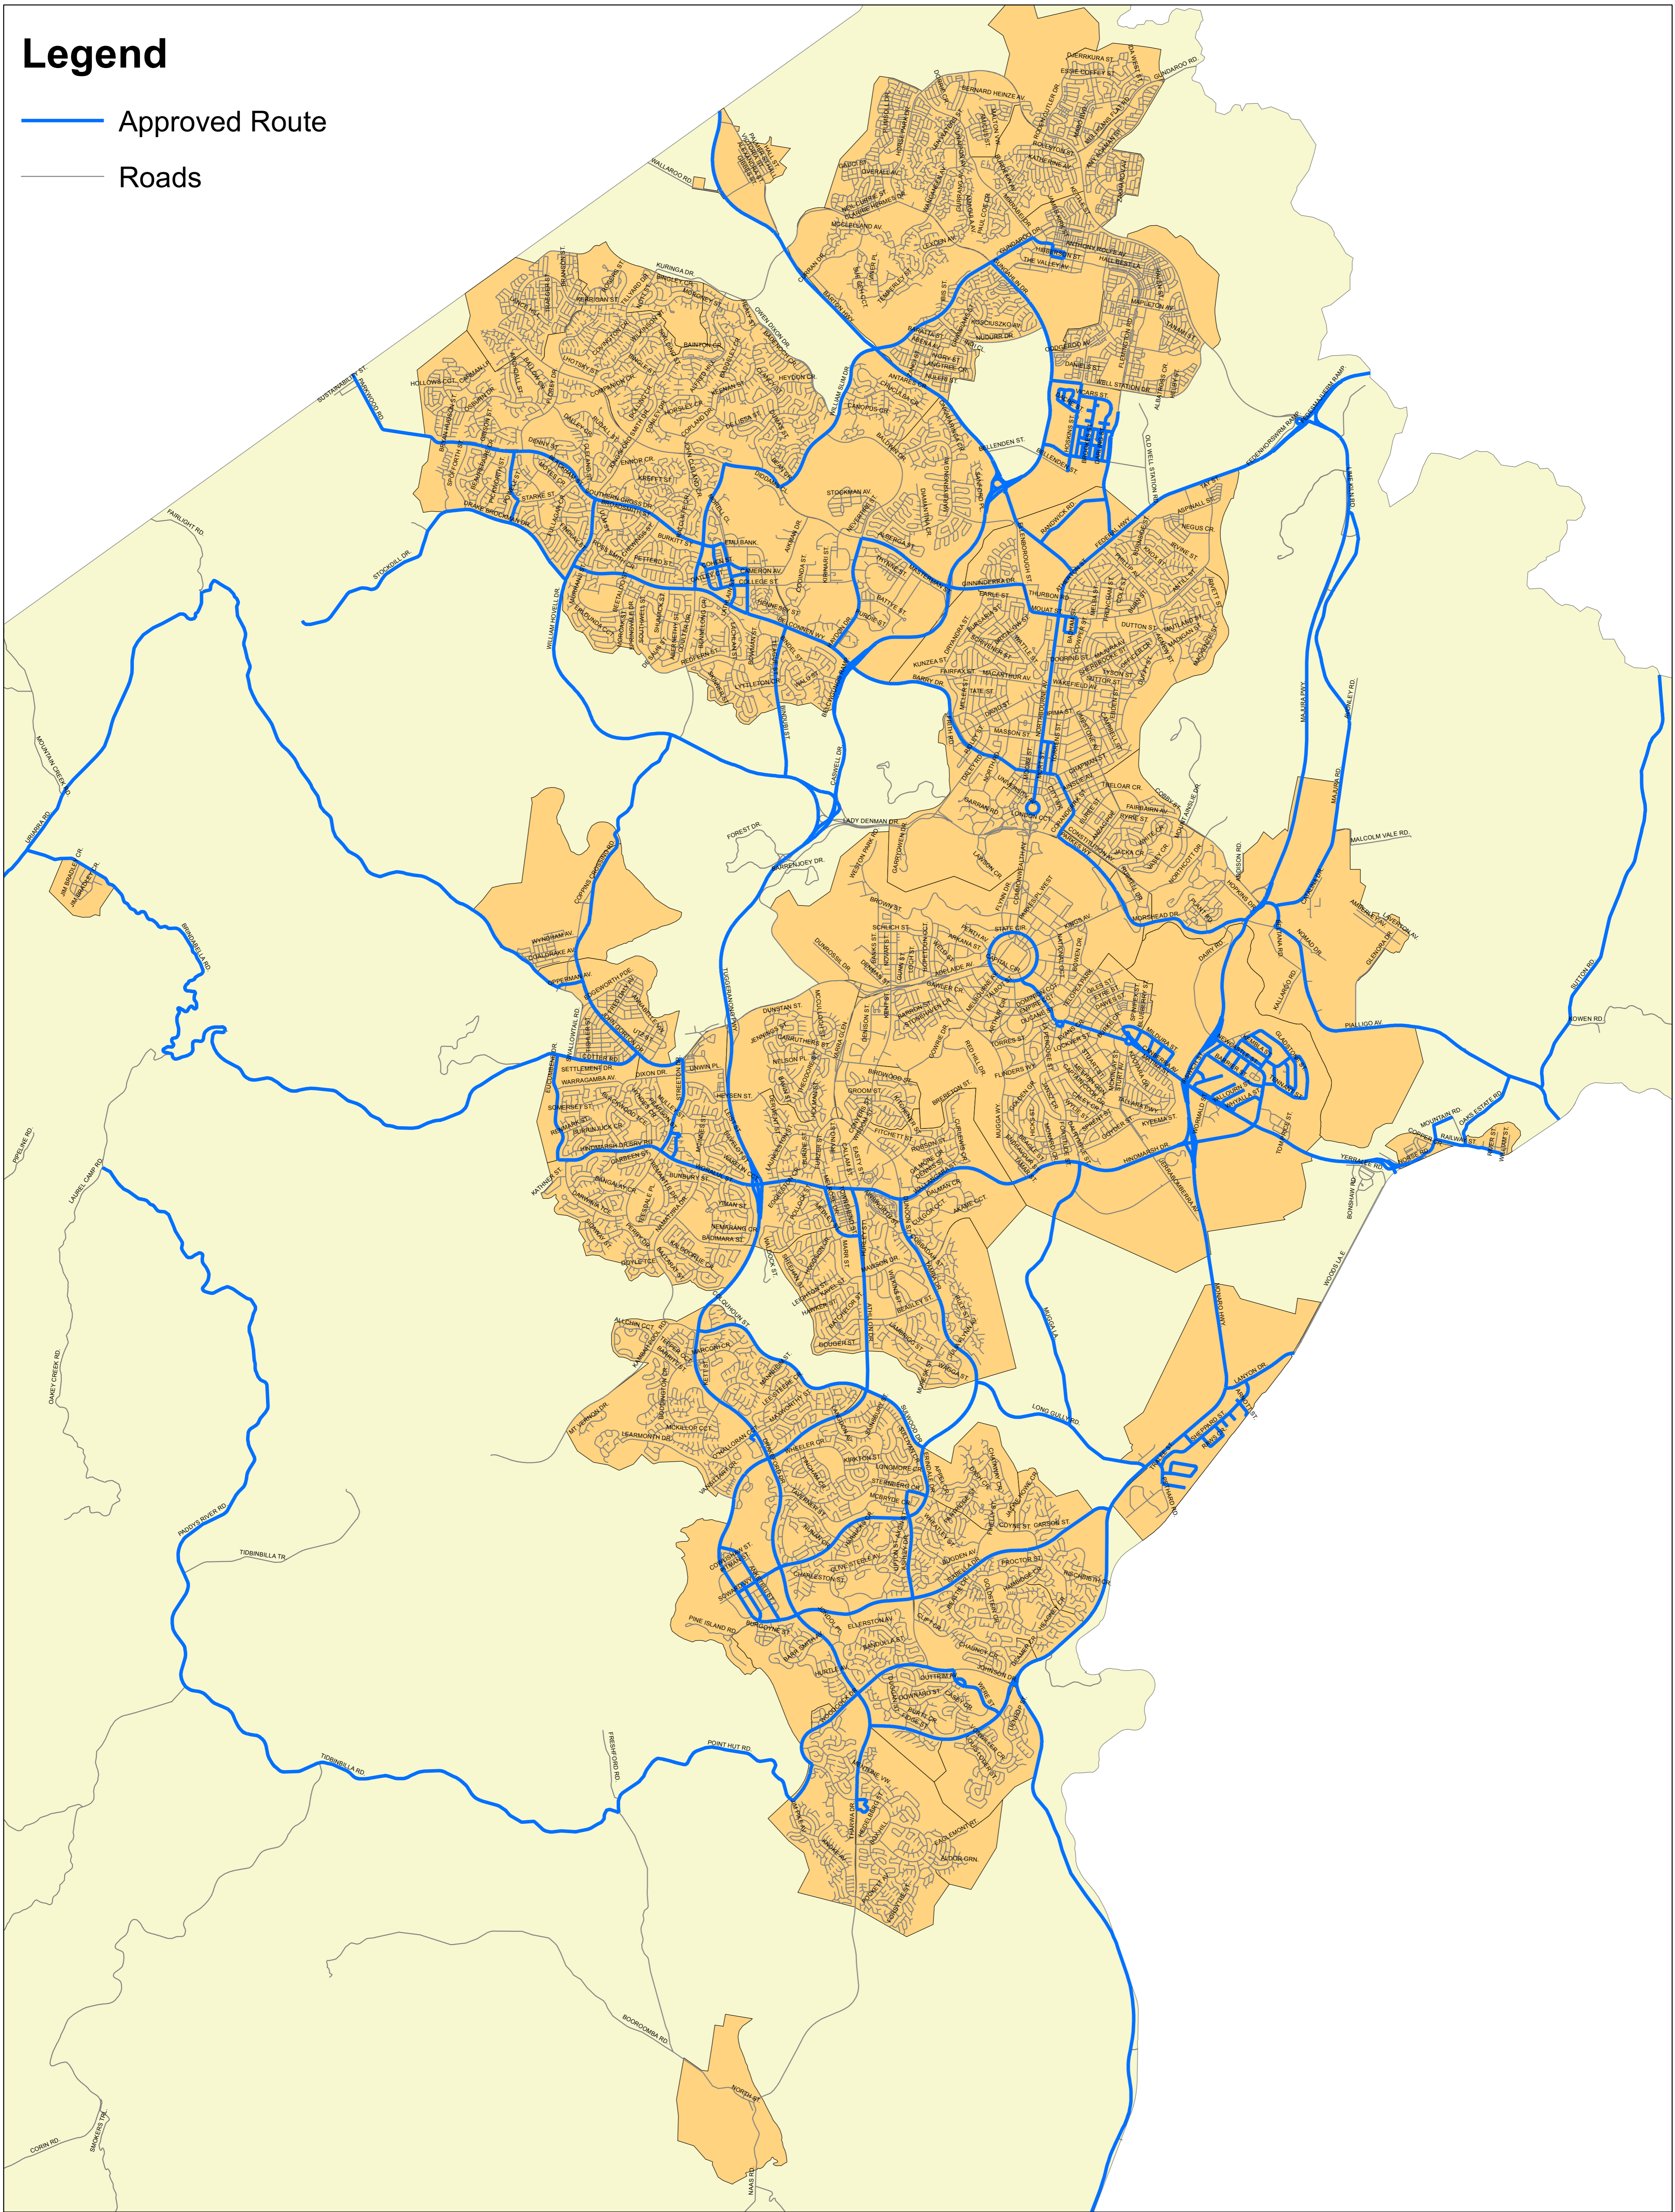

Legend

— Approved Route

— Roads

Approved ACT Routes for 4.60m High Vehicles

Map created by OSB on 21/09/2015. Data sourced from IAMS

ACT
Government

Territory and Municipal Services